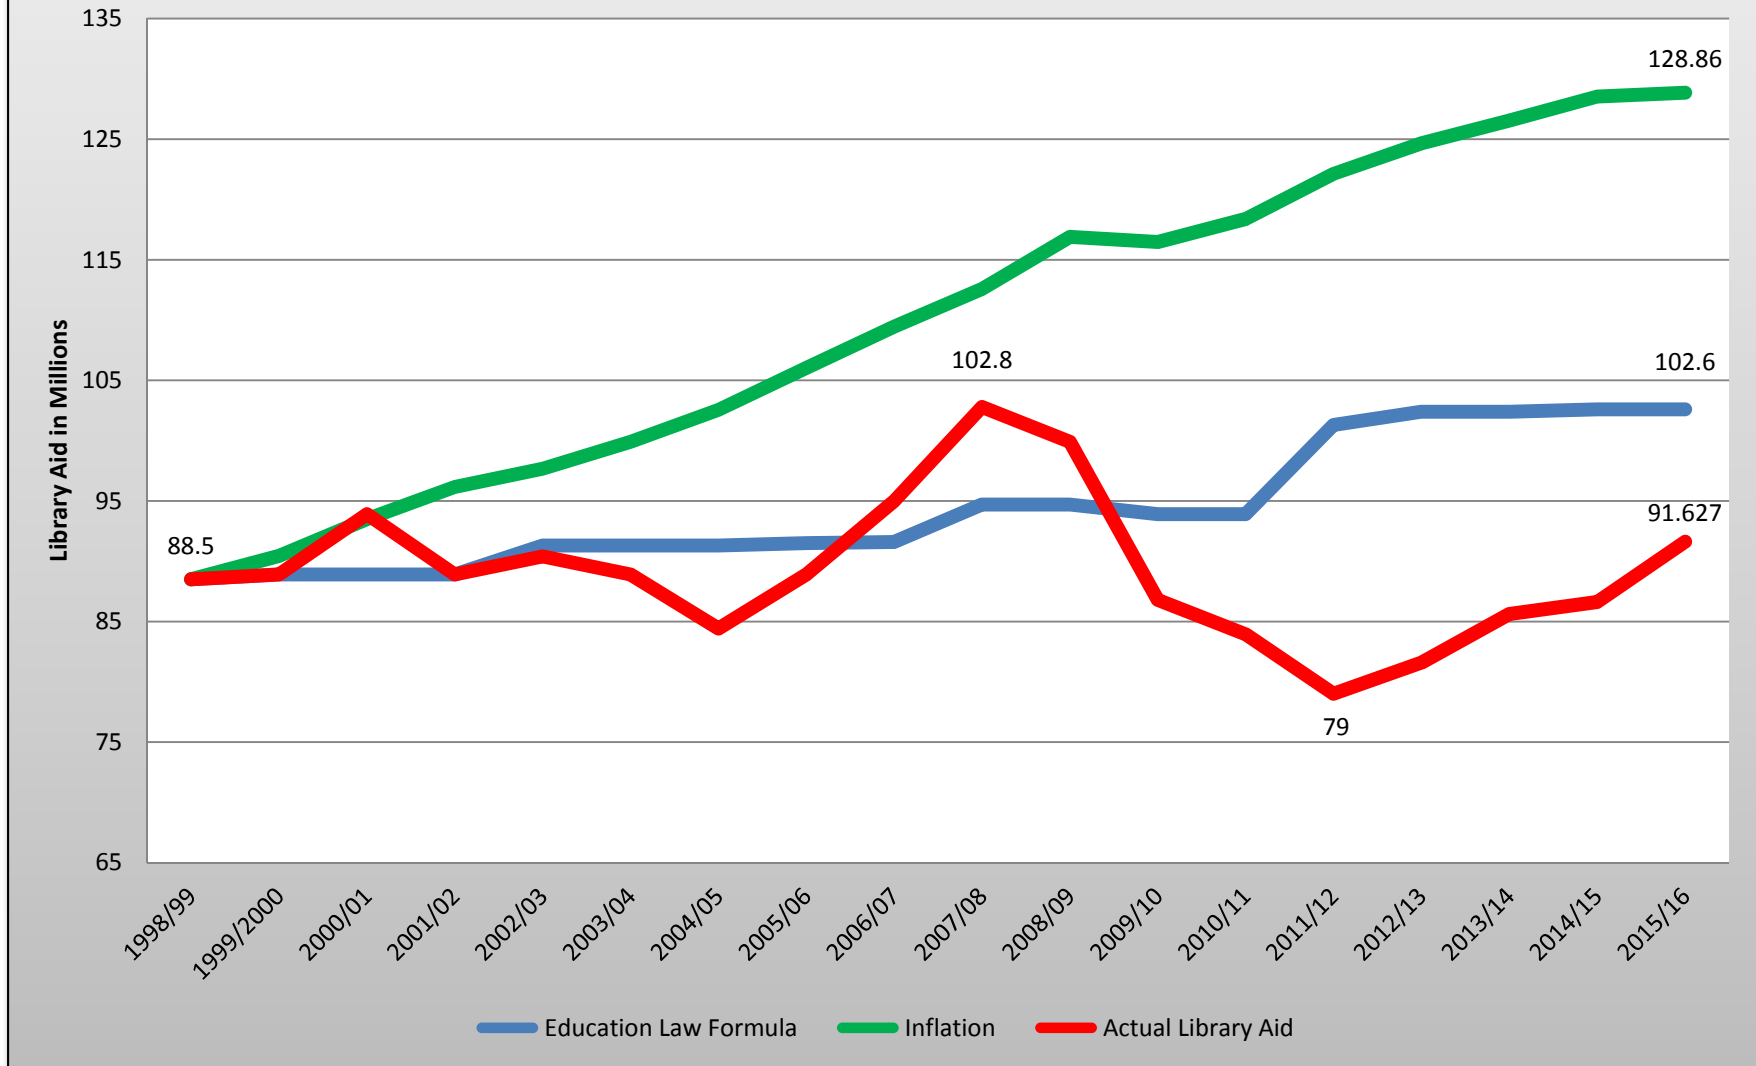

History of Library Aid - Formula versus Actual 1998/1999 - 2015/2016

NEW YORK LIBRARY ASSOCIATION
Voice of the Library Community

Sources:

http://www.nyla.org/max/userfiles/Documents/History_of_Library_Aid_2000-2015.pdf
http://www.bls.gov/data/inflation_calculator.htm