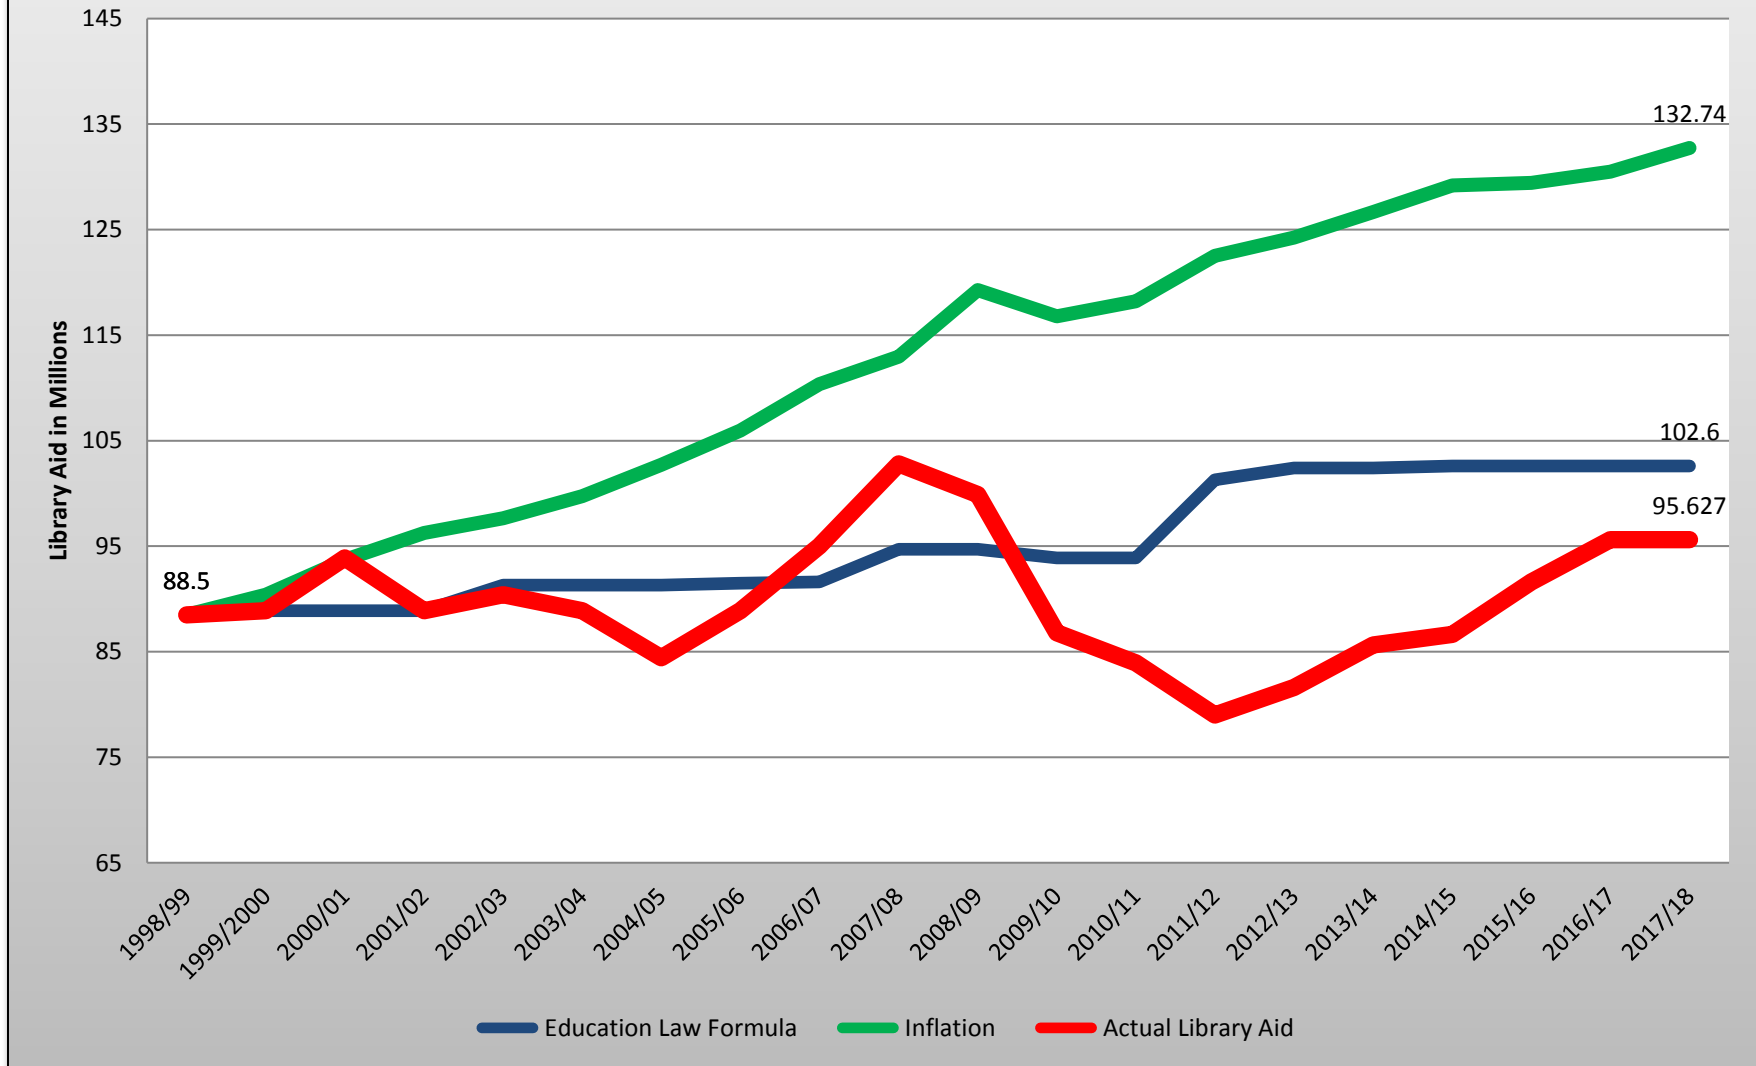

History of Library Aid - Formula versus Actual 1998/1999 - 2017/2018

NEW YORK LIBRARY ASSOCIATION
Voice of the Library Community

Sources:

https://www.nyla.org/max/userfiles/Advocacy/History_of_Library_Aid_Chart_2017_-_1991.pdf
http://www.bls.gov/data/inflation_calculator.htm