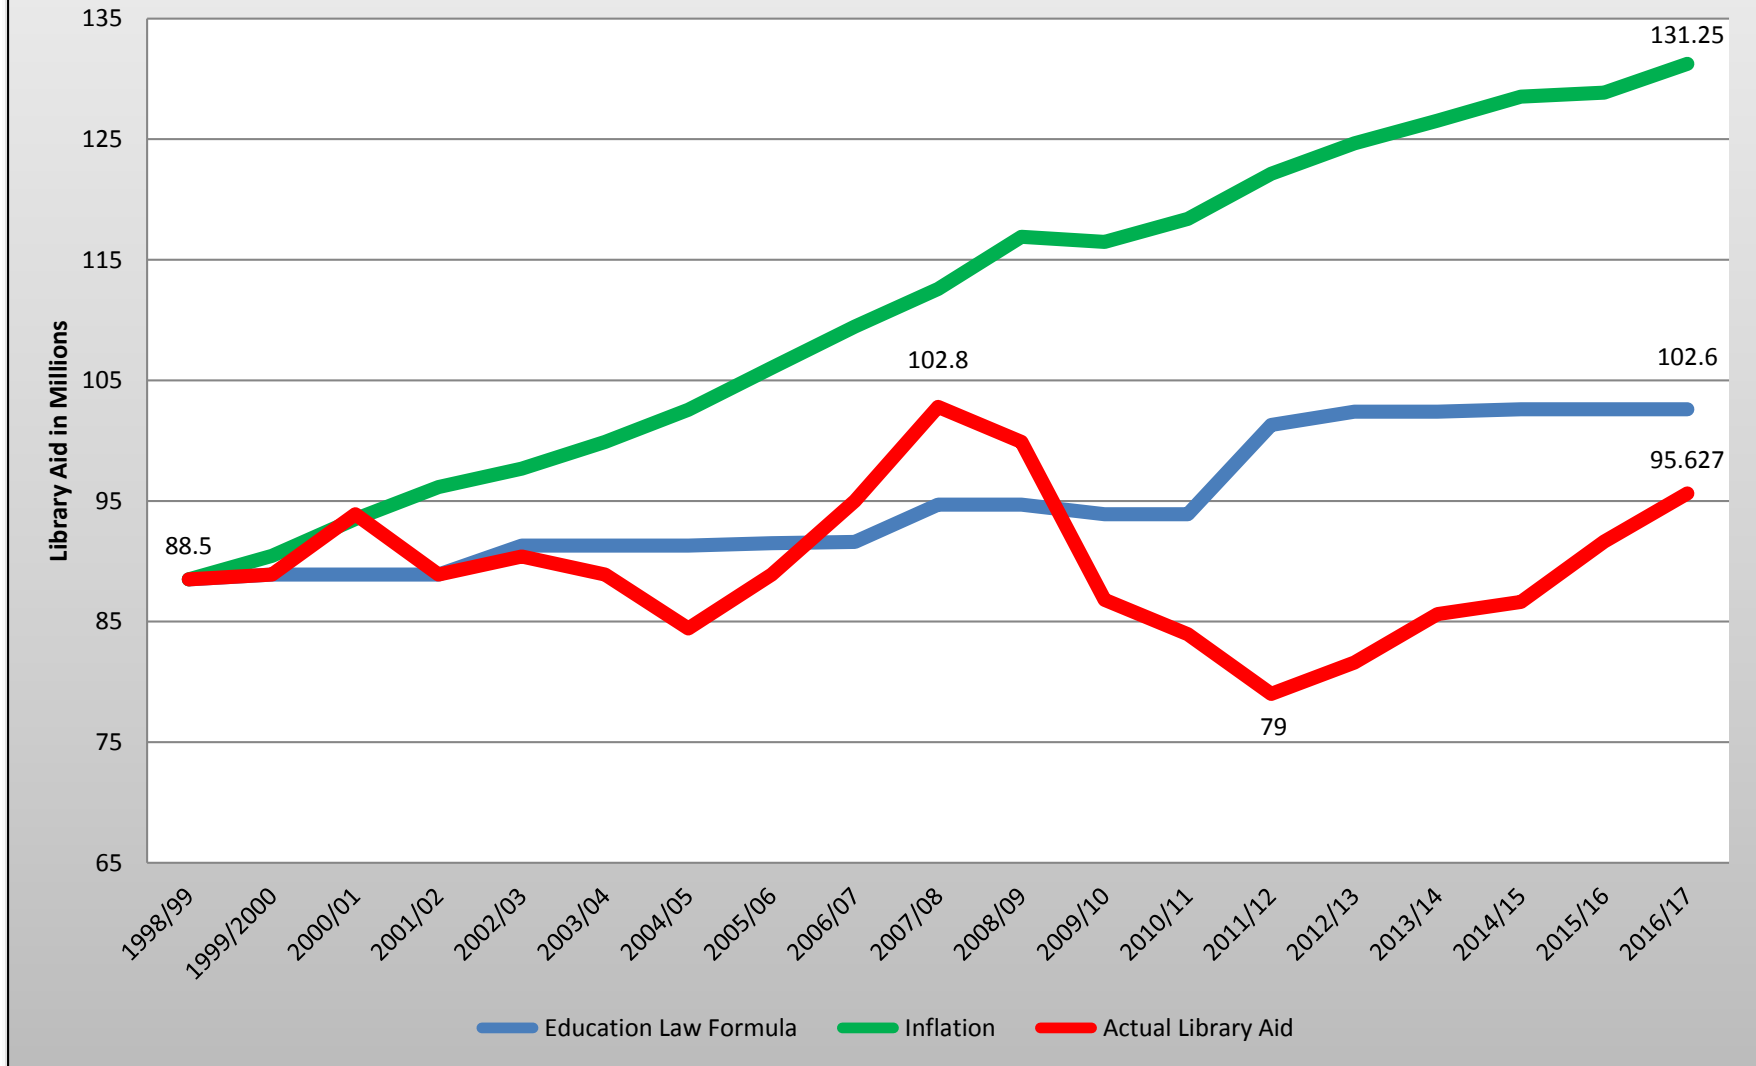

History of Library Aid - Formula versus Actual 1998/1999 - 2016/2017

NEW YORK LIBRARY ASSOCIATION
Voice of the Library Community

Sources:

https://www.nyla.org/max/userfiles/Advocacy/History_of_Library_Aid_Chart_2016_-_1991.pdf
http://www.bls.gov/data/inflation_calculator.htm