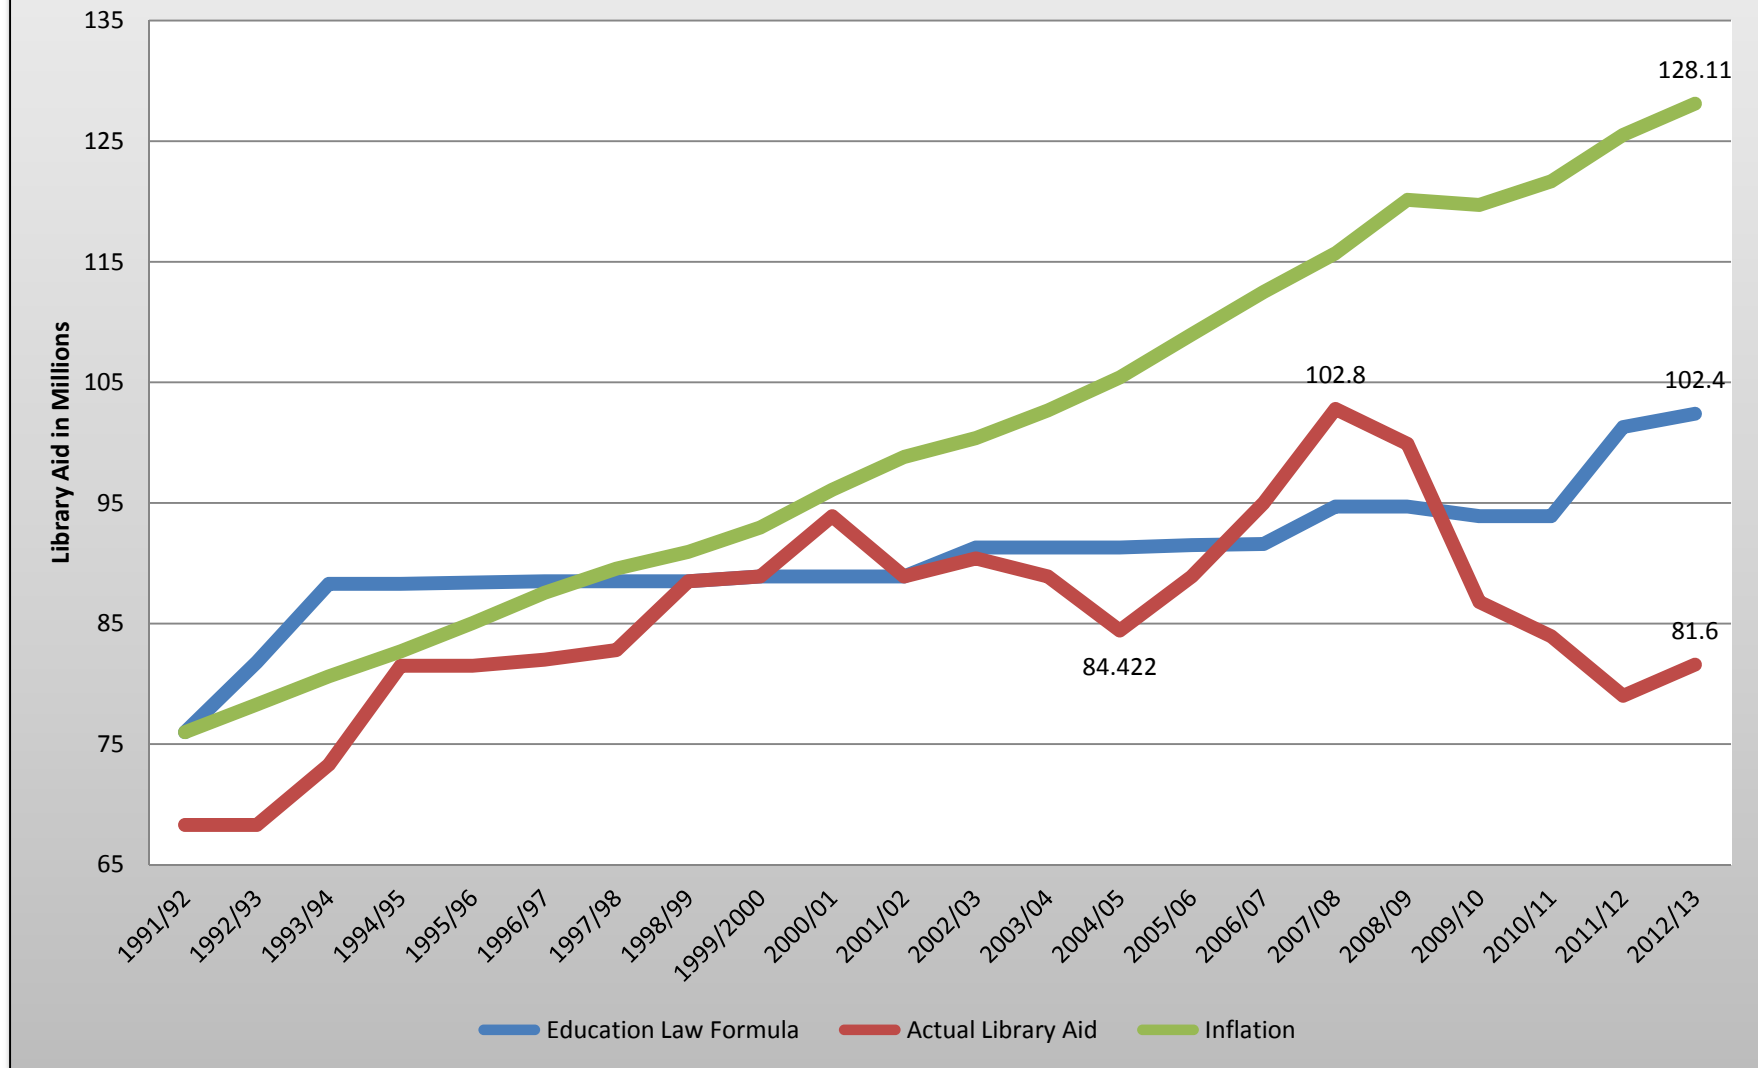

History of Library Aid - Formula versus Actual: 1991 - 2012

NEW YORK LIBRARY ASSOCIATION
Voice of the Library Community

Sources:

www.nyla.org/images/nyla/documents/History_of_Library_Aid_1991-2012_draft_082012.pdf
www.bls.gov/data/inflation_calculator.htm